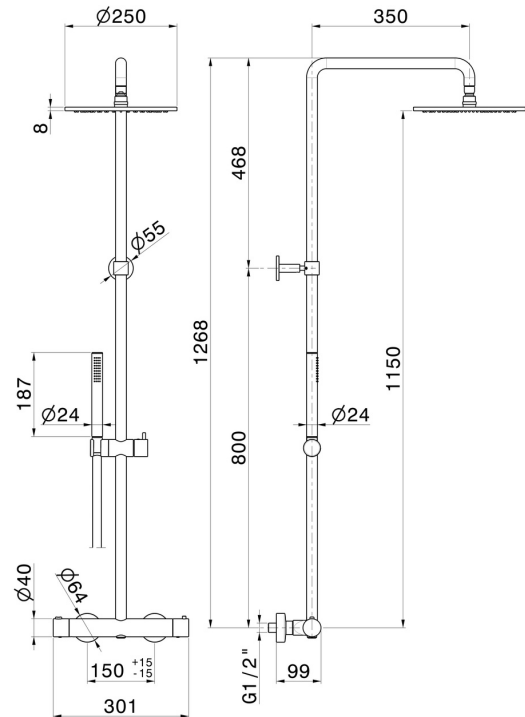

61165.58.063

Cold body shower column with exposed thermostatic mixer complete of diverter, head shower and brass hand shower set - finish PVD Gun Metal

FEATURES

- | | |
|---------------|---------------------------|
| Material | Brass |
| Technology | Save Water |
| Installation | Wall mounted |
| Control type | Single lever |
| Diverter type | Automatic diverter |
| Water mixing | Thermostatic |

TECHNICAL DRAWING

61165.58.063

Cold body shower column with exposed thermostatic mixer complete of diverter, head shower and brass hand shower set - finish PVD Gun Metal

AVAILABLE FINISHES

58.063

PVD Gun Metal