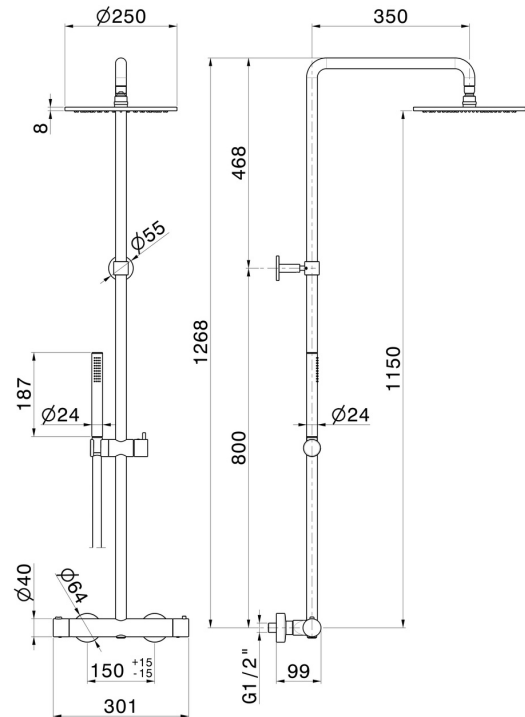

61165.59.064

Cold body shower column with exposed thermostatic mixer complete of diverter, head shower and brass hand shower set - finish PVD Brushed Gun Metal

PVD Brushed Gun Metal

FEATURES

- | | |
|---------------|---------------------------|
| Material | Brass |
| Technology | Save Water |
| Installation | Wall mounted |
| Control type | Single lever |
| Diverter type | Automatic diverter |
| Water mixing | Thermostatic |

TECHNICAL DRAWING

61165.59.064

Cold body shower column with exposed thermostatic mixer complete of diverter, head shower and brass hand shower set - finish PVD Brushed Gun Metal

AVAILABLE FINISHES

59.064

PVD Brushed Gun Metal