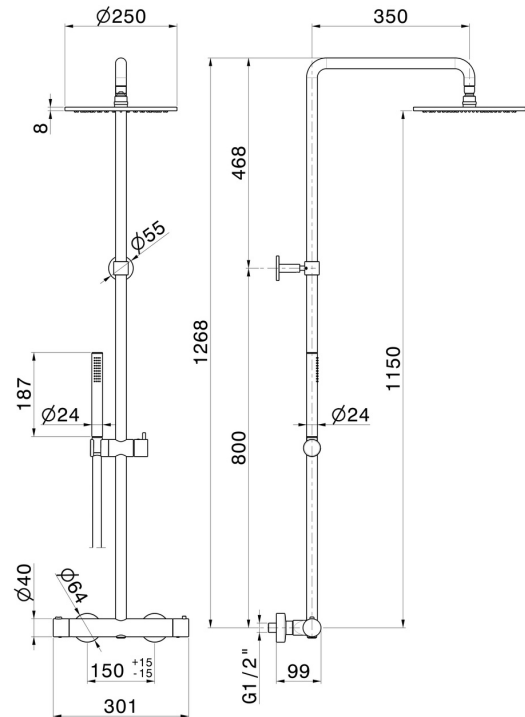

61165.59.066

Cold body shower column with exposed thermostatic mixer complete of diverter, head shower and brass hand shower set - finish PVD Brushed steel

PVD Brushed steel

FEATURES

- | | |
|---------------|---------------------------|
| Material | Brass |
| Technology | Save Water |
| Installation | Wall mounted |
| Control type | Single lever |
| Diverter type | Automatic diverter |
| Water mixing | Thermostatic |

TECHNICAL DRAWING

61165.59.066

Cold body shower column with exposed thermostatic mixer complete of diverter, head shower and brass hand shower set - finish PVD Brushed steel

AVAILABLE FINISHES

59.066

PVD Brushed steel