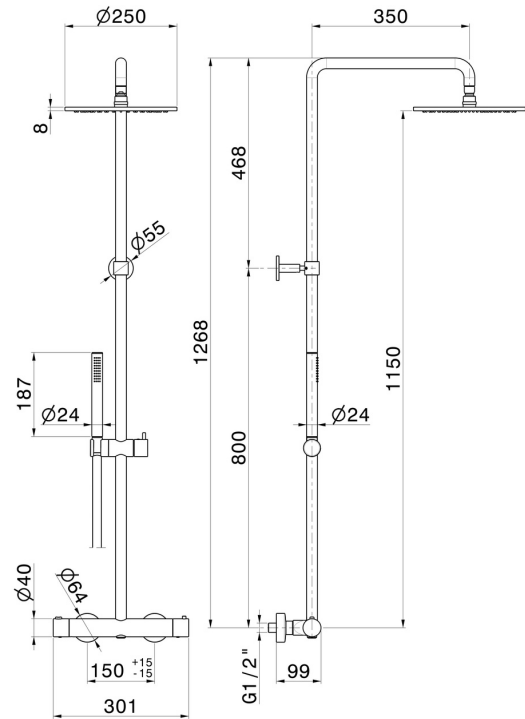

61165.59.067

Cold body shower column with exposed thermostatic mixer complete of diverter, head shower and brass hand shower set - finish PVD Brushed Copper Bronze

PVD Brushed Copper Bronze

FEATURES

- | | |
|---------------|---------------------------|
| Material | Brass |
| Technology | Save Water |
| Installation | Wall mounted |
| Control type | Single lever |
| Diverter type | Automatic diverter |
| Water mixing | Thermostatic |

TECHNICAL DRAWING

61165.59.067

Cold body shower column with exposed thermostatic mixer complete of diverter, head shower and brass hand shower set - finish PVD Brushed Copper Bronze

AVAILABLE FINISHES

59.067