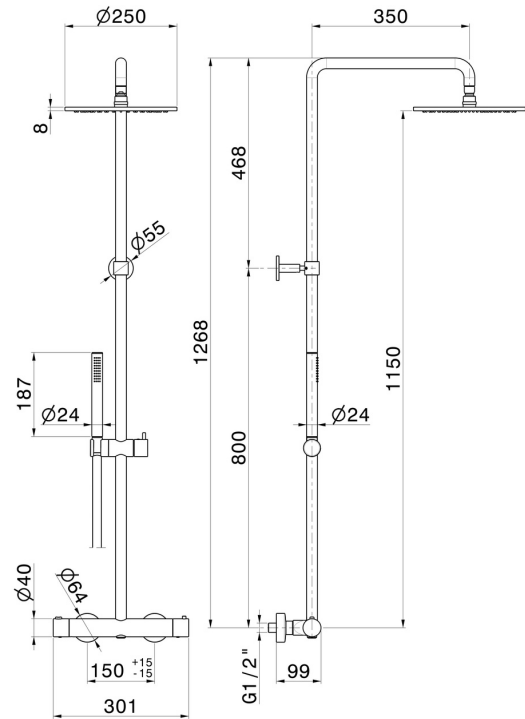

61165.59.097

Cold body shower column with exposed thermostatic mixer complete of diverter, head shower and brass hand shower set - finish PVD Brushed Gold

PVD Brushed Gold

FEATURES

- | | |
|---------------|---------------------------|
| Material | Brass |
| Technology | Save Water |
| Installation | Wall mounted |
| Control type | Single lever |
| Diverter type | Automatic diverter |
| Water mixing | Thermostatic |

TECHNICAL DRAWING

61165.59.097

Cold body shower column with exposed thermostatic mixer complete of diverter, head shower and brass hand shower set - finish PVD Brushed Gold

AVAILABLE FINISHES

59.097

PVD Brushed Gold