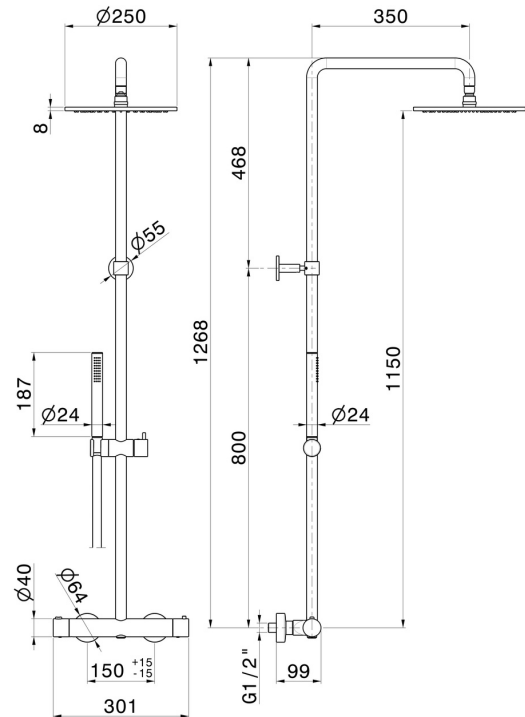

61165.59.098

Cold body shower column with exposed thermostatic mixer complete of diverter, head shower and brass hand shower set - finish PVD Brushed Pale Gold

FEATURES

- | | |
|---------------|---------------------------|
| Material | Brass |
| Technology | Save Water |
| Installation | Wall mounted |
| Control type | Single lever |
| Diverter type | Automatic diverter |
| Water mixing | Thermostatic |

TECHNICAL DRAWING

61165.59.098

Cold body shower column with exposed thermostatic mixer complete of diverter, head shower and brass hand shower set - finish PVD Brushed Pale Gold

AVAILABLE FINISHES

59.098

PVD Brushed Pale Gold