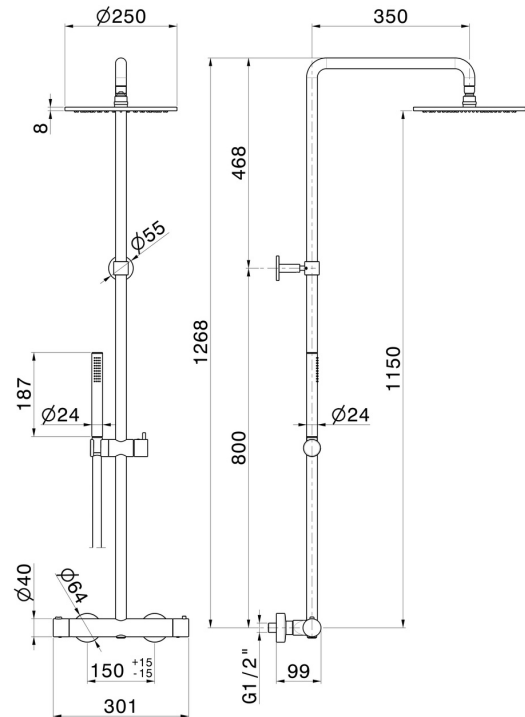

**61165.61.020**

Cold body shower column with exposed thermostatic mixer complete of diverter, head shower and brass hand shower set - finish PVD Glossy Gold

PVD Glossy Gold

**FEATURES**

- |               |                           |
|---------------|---------------------------|
| Material      | <b>Brass</b>              |
| Technology    | <b>Save Water</b>         |
| Installation  | <b>Wall mounted</b>       |
| Control type  | <b>Single lever</b>       |
| Diverter type | <b>Automatic diverter</b> |
| Water mixing  | <b>Thermostatic</b>       |

**TECHNICAL DRAWING**

**61165.61.020**

Cold body shower column with exposed thermostatic mixer complete of diverter, head shower and brass hand shower set - finish PVD Glossy Gold

**AVAILABLE FINISHES**

---