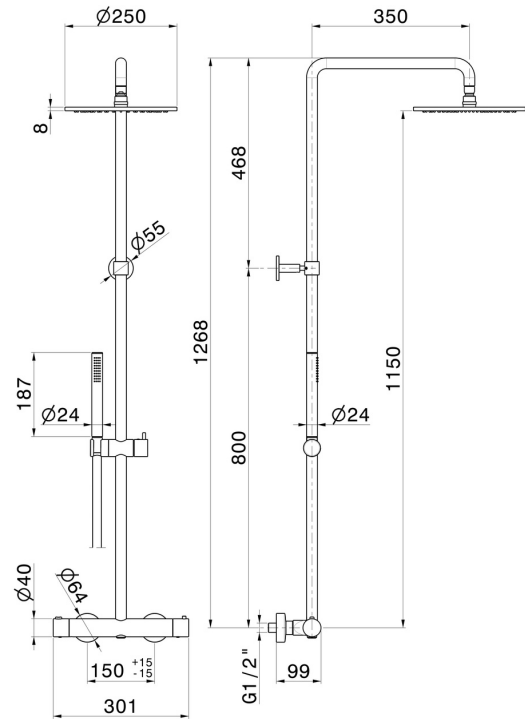

61165.M0.071

Cold body shower column with exposed thermostatic mixer complete of diverter, head shower and brass hand shower set - finish Gold Satin

FEATURES

- | | |
|---------------|---------------------------|
| Material | Brass |
| Technology | Save Water |
| Installation | Wall mounted |
| Control type | Single lever |
| Diverter type | Automatic diverter |
| Water mixing | Thermostatic |

TECHNICAL DRAWING

61165.M0.071

Cold body shower column with exposed thermostatic mixer complete of diverter, head shower and brass hand shower set - finish Gold Satin

AVAILABLE FINISHES

M0.071

Gold Satin

01.014