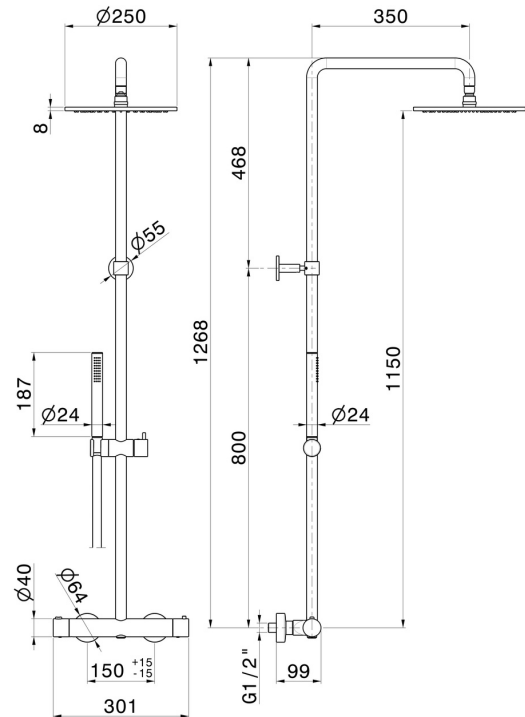

**61165.M0.072**

Cold body shower column with exposed thermostatic mixer complete of diverter, head shower and brass hand shower set - finish Copper Satin

**FEATURES**

- |               |                           |
|---------------|---------------------------|
| Material      | <b>Brass</b>              |
| Technology    | <b>Save Water</b>         |
| Installation  | <b>Wall mounted</b>       |
| Control type  | <b>Single lever</b>       |
| Diverter type | <b>Automatic diverter</b> |
| Water mixing  | <b>Thermostatic</b>       |

**TECHNICAL DRAWING**

**61165.M0.072**

Cold body shower column with exposed thermostatic mixer complete of diverter, head shower and brass hand shower set - finish Copper Satin

**AVAILABLE FINISHES**

---

**M0.072**