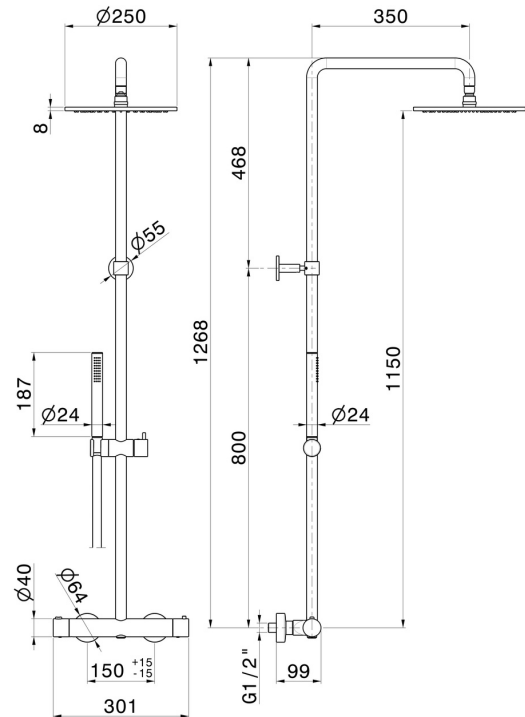

61165.M0.075

Cold body shower column with exposed thermostatic mixer complete of diverter, head shower and brass hand shower set - finish Copper Glossy

FEATURES

- | | |
|---------------|---------------------------|
| Material | Brass |
| Technology | Save Water |
| Installation | Wall mounted |
| Control type | Single lever |
| Diverter type | Automatic diverter |
| Water mixing | Thermostatic |

TECHNICAL DRAWING

61165.M0.075

Cold body shower column with exposed thermostatic mixer complete of diverter, head shower and brass hand shower set - finish Copper Glossy

AVAILABLE FINISHES

M0.075

Copper Glossy