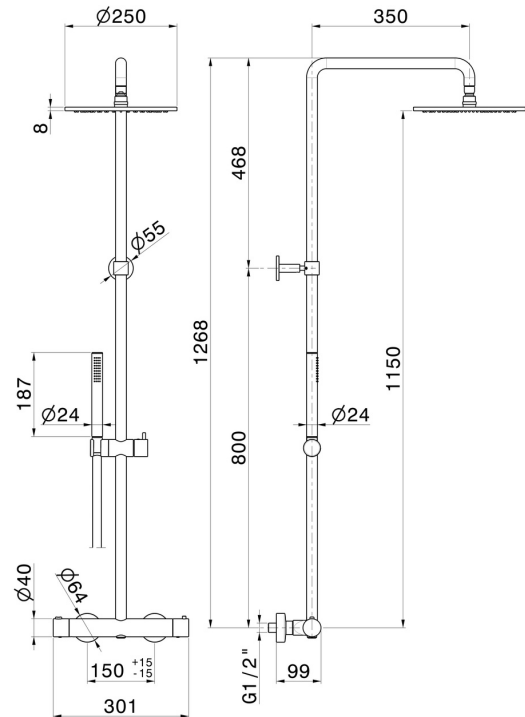

**61165.M0.077**

Cold body shower column with exposed thermostatic mixer complete of diverter, head shower and brass hand shower set - finish Carbon Satin

**FEATURES**

- |               |                           |
|---------------|---------------------------|
| Material      | <b>Brass</b>              |
| Technology    | <b>Save Water</b>         |
| Installation  | <b>Wall mounted</b>       |
| Control type  | <b>Single lever</b>       |
| Diverter type | <b>Automatic diverter</b> |
| Water mixing  | <b>Thermostatic</b>       |

**TECHNICAL DRAWING**

**61165.M0.077**

Cold body shower column with exposed thermostatic mixer complete of diverter, head shower and brass hand shower set - finish Carbon Satin

**AVAILABLE FINISHES**

---

**M0.077**