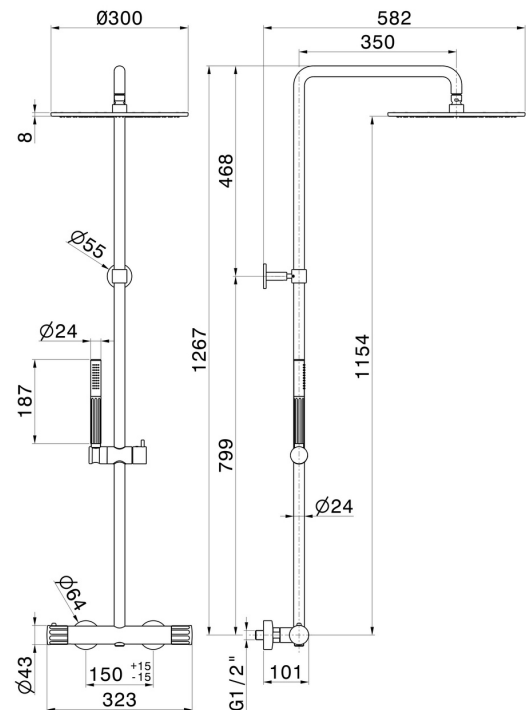

72850.01.014

Cold body shower column with exposed thermostatic mixer complete of diverter, head shower and single-jet hand shower set - finish Matt White

FEATURES

- | | |
|---------------|--------------------------|
| Material | Brass |
| Technology | Save Water |
| Installation | Wall mounted |
| Control type | Single lever |
| Diverter type | Mechanic diverter |
| Water mixing | Thermostatic |

TECHNICAL DRAWING

 **AR Preview**
try it in your home

More Details
on our [website](#)

72850.01.014

Cold body shower column with exposed thermostatic mixer complete of diverter, head shower and single-jet hand shower set - finish Matt White