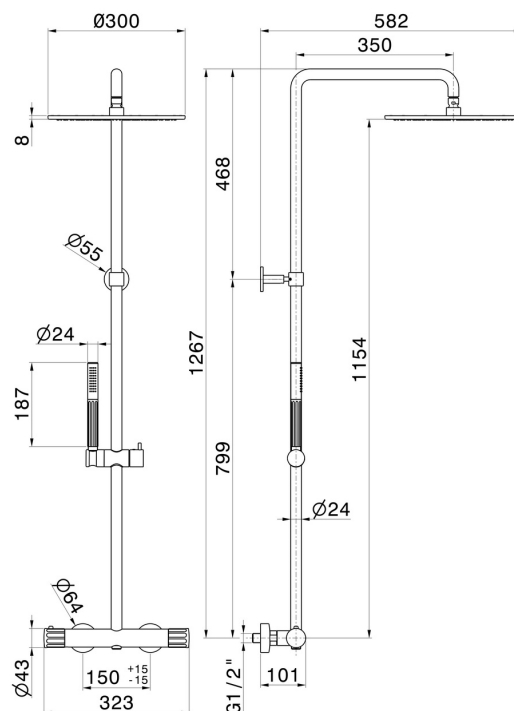

72850.01.093

Cold body shower column with exposed thermostatic mixer complete of diverter, head shower and single-jet hand shower set - finish Matt Black

Matt Black

FEATURES

Material	Brass
Technology	Save Water
Installation	Wall mounted
Control type	Single lever
Diverter type	Mechanic diverter
Water mixing	Thermostatic

TECHNICAL DRAWING

 **AR Preview**
try it in your home

More Details
on our [website](#)

72850.01.093

Cold body shower column with exposed thermostatic mixer complete of diverter, head shower and single-jet hand shower set - finish Matt Black