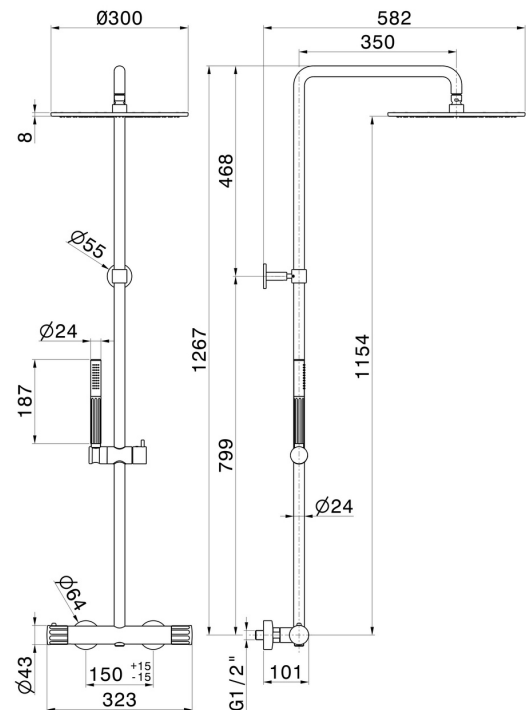

72850.21.018

Cold body shower column with exposed thermostatic mixer complete of diverter, head shower and single-jet hand shower set - finish Chrome

Chrome

FEATURES

- | | |
|---------------|--------------------------|
| Material | Brass |
| Technology | Save Water |
| Installation | Wall mounted |
| Control type | Single lever |
| Diverter type | Mechanic diverter |
| Water mixing | Thermostatic |

TECHNICAL DRAWING

 **AR Preview**
try it in your home

More Details
on our [website](#)

72850.21.018

Cold body shower column with exposed thermostatic mixer complete of diverter, head shower and single-jet hand shower set - finish Chrome