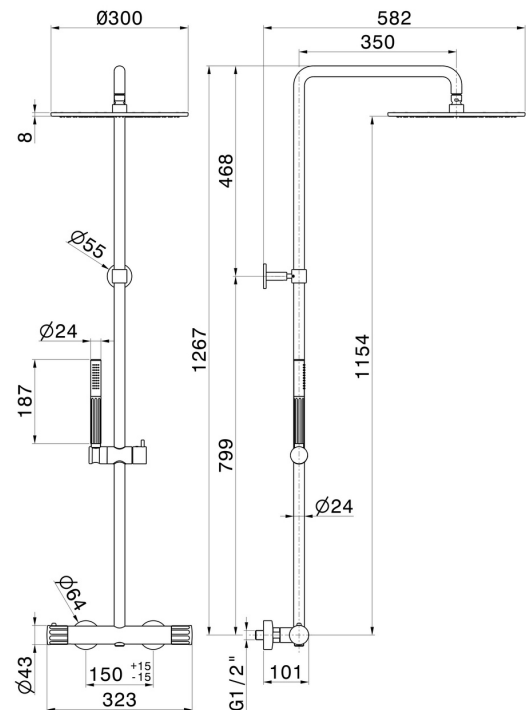

**72850.59.064**

Cold body shower column with exposed thermostatic mixer complete of diverter, head shower and single-jet hand shower set - finish PVD Brushed Gun Metal

PVD Brushed Gun Metal

**FEATURES**

Material	<b>Brass</b>
Technology	<b>Save Water</b>
Installation	<b>Wall mounted</b>
Control type	<b>Single lever</b>
Diverter type	<b>Mechanic diverter</b>
Water mixing	<b>Thermostatic</b>

**TECHNICAL DRAWING**

**72850.59.064**

Cold body shower column with exposed thermostatic mixer complete of diverter, head shower and single-jet hand shower set - finish PVD Brushed Gun Metal

**AVAILABLE FINISHES**

---

**59.064**