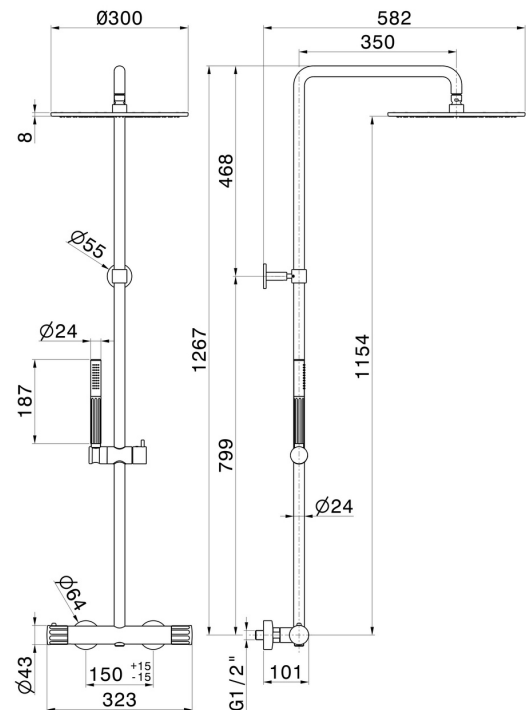

72850.59.066

Cold body shower column with exposed thermostatic mixer complete of diverter, head shower and single-jet hand shower set - finish PVD Brushed steel

FEATURES

- | | |
|---------------|--------------------------|
| Material | Brass |
| Technology | Save Water |
| Installation | Wall mounted |
| Control type | Single lever |
| Diverter type | Mechanic diverter |
| Water mixing | Thermostatic |

TECHNICAL DRAWING

72850.59.066

Cold body shower column with exposed thermostatic mixer complete of diverter, head shower and single-jet hand shower set - finish PVD Brushed steel

AVAILABLE FINISHES

59.066

PVD Brushed steel

01.014

finish Matt White

01.093

finish Matt Black

21.018

finish Chrome

59.064