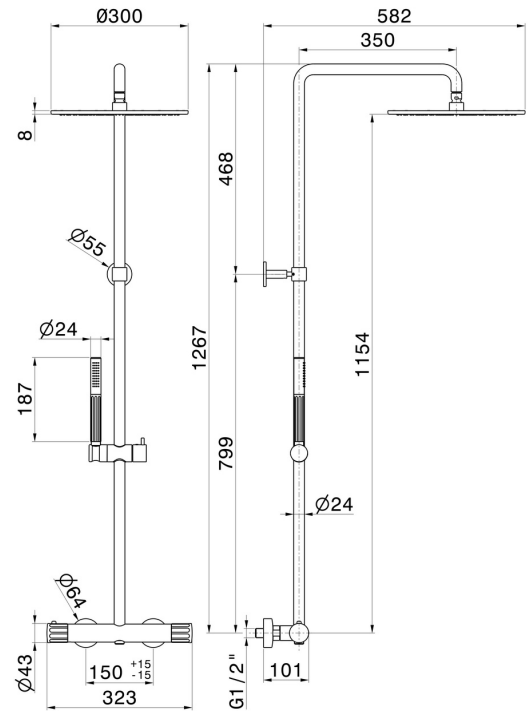

72850.59.067

Cold body shower column with exposed thermostatic mixer complete of diverter, head shower and single-jet hand shower set - finish PVD Brushed Copper Bronze

PVD Brushed Copper Bronze

FEATURES

- | | |
|---------------|--------------------------|
| Material | Brass |
| Technology | Save Water |
| Installation | Wall mounted |
| Control type | Single lever |
| Diverter type | Mechanic diverter |
| Water mixing | Thermostatic |

TECHNICAL DRAWING

72850.59.067

Cold body shower column with exposed thermostatic mixer complete of diverter, head shower and single-jet hand shower set - finish PVD Brushed Copper Bronze

AVAILABLE FINISHES