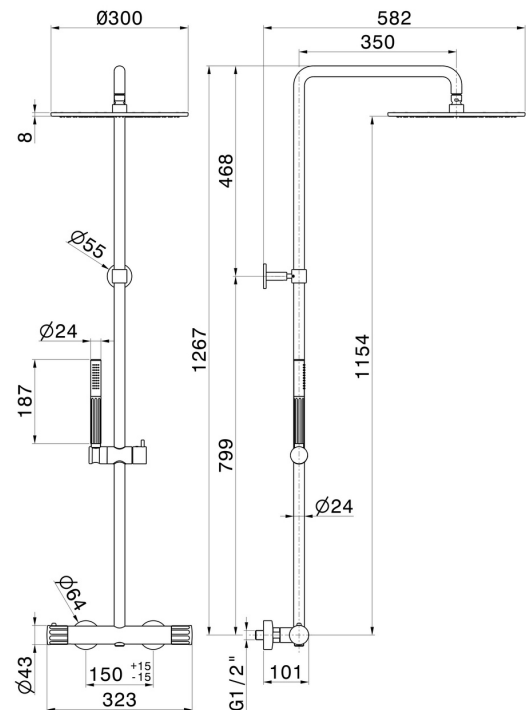

72850.59.098

Cold body shower column with exposed thermostatic mixer complete of diverter, head shower and single-jet hand shower set - finish PVD Brushed Pale Gold

PVD Brushed Pale Gold

FEATURES

Material	Brass
Technology	Save Water
Installation	Wall mounted
Control type	Single lever
Diverter type	Mechanic diverter
Water mixing	Thermostatic

TECHNICAL DRAWING

72850.59.098

Cold body shower column with exposed thermostatic mixer complete of diverter, head shower and single-jet hand shower set - finish PVD Brushed Pale Gold

AVAILABLE FINISHES

59.098

PVD Brushed Pale Gold

01.014

finish Matt White

01.093

finish Matt Black

21.018

finish Chrome

59.064