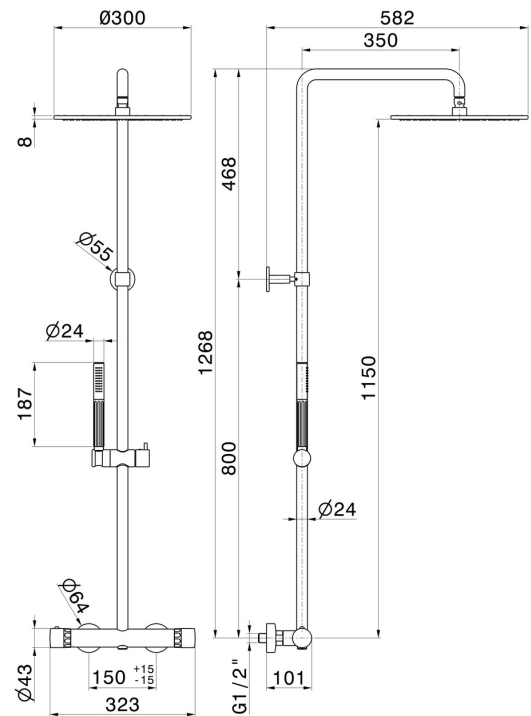

73050.01.014

Cold body shower column with exposed thermostatic mixer complete of diverter, head shower and single-jet hand shower set - finish Matt White

FEATURES

Material	Brass/Marble
Technology	Save Water
Installation	Wall mounted
Control type	Single lever
Diverter type	Mechanic diverter
Outlets	2 Ways Out
Water mixing	Thermostatic

TECHNICAL DRAWING

73050.01.014

Cold body shower column with exposed thermostatic mixer complete of diverter, head shower and single-jet hand shower set - finish Matt White

AVAILABLE FINISHES

01.014

Matt White