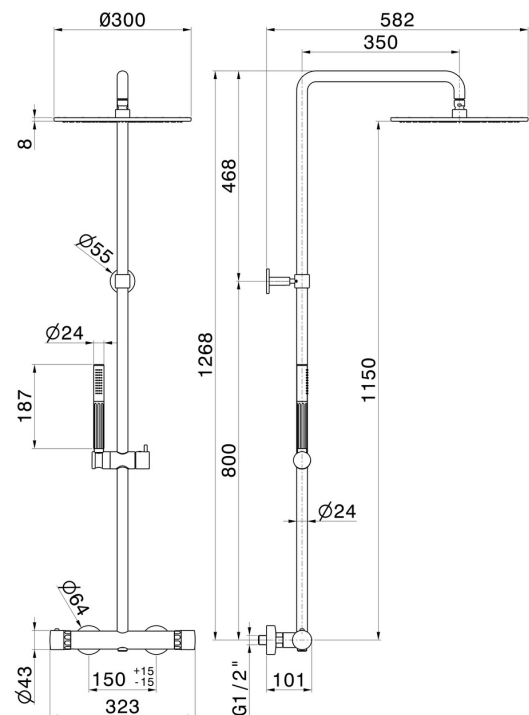

73050.01.093

Cold body shower column with exposed thermostatic mixer complete of diverter, head shower and single-jet hand shower set - finish Matt Black

Matt Black

FEATURES

Material	Brass/Marble
Technology	Save Water
Installation	Wall mounted
Control type	Single lever
Diverter type	Mechanic diverter
Outlets	2 Ways Out
Water mixing	Thermostatic

TECHNICAL DRAWING

 **AR Preview**
try it in your home

More Details
on our [website](#)

73050.01.093

Cold body shower column with exposed thermostatic mixer complete of diverter, head shower and single-jet hand shower set - finish Matt Black