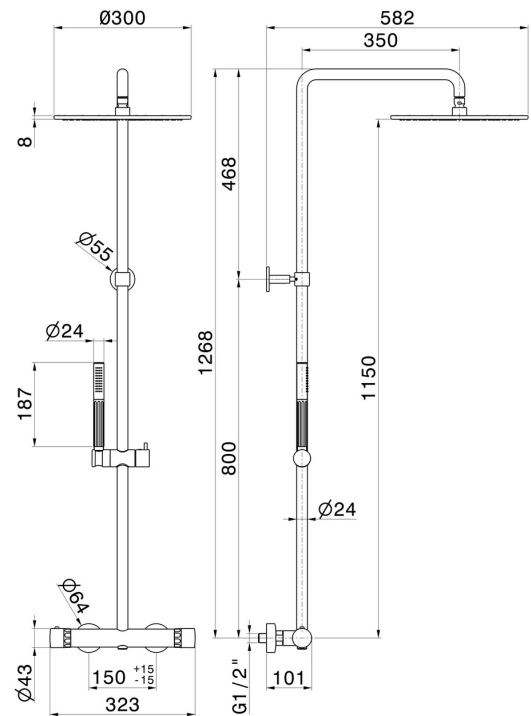

**73050.21.018**

Cold body shower column with exposed thermostatic mixer complete of diverter, head shower and single-jet hand shower set - finish Chrome

Chrome

**FEATURES**

Material	<b>Brass/Marble</b>
Technology	<b>Save Water</b>
Installation	<b>Wall mounted</b>
Control type	<b>Single lever</b>
Diverter type	<b>Mechanic diverter</b>
Outlets	<b>2 Ways Out</b>
Water mixing	<b>Thermostatic</b>

**TECHNICAL DRAWING**

**73050.21.018**

Cold body shower column with exposed thermostatic mixer complete of diverter, head shower and single-jet hand shower set - finish Chrome

**AVAILABLE FINISHES**

---

**21.018**  
Chrome

**61.020**  
finish PVD Glossy Gold