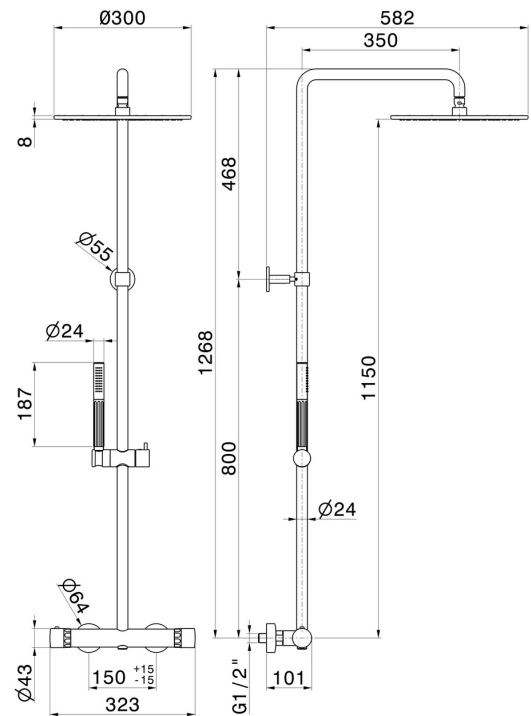

**73050.59.064**

Cold body shower column with exposed thermostatic mixer complete of diverter, head shower and single-jet hand shower set - finish PVD Brushed Gun Metal

PVD Brushed Gun Metal

**FEATURES**

Material	<b>Brass/Marble</b>
Technology	<b>Save Water</b>
Installation	<b>Wall mounted</b>
Control type	<b>Single lever</b>
Diverter type	<b>Mechanic diverter</b>
Outlets	<b>2 Ways Out</b>
Water mixing	<b>Thermostatic</b>

**TECHNICAL DRAWING**

**73050.59.064**

Cold body shower column with exposed thermostatic mixer complete of diverter, head shower and single-jet hand shower set - finish PVD Brushed Gun Metal

**AVAILABLE FINISHES**