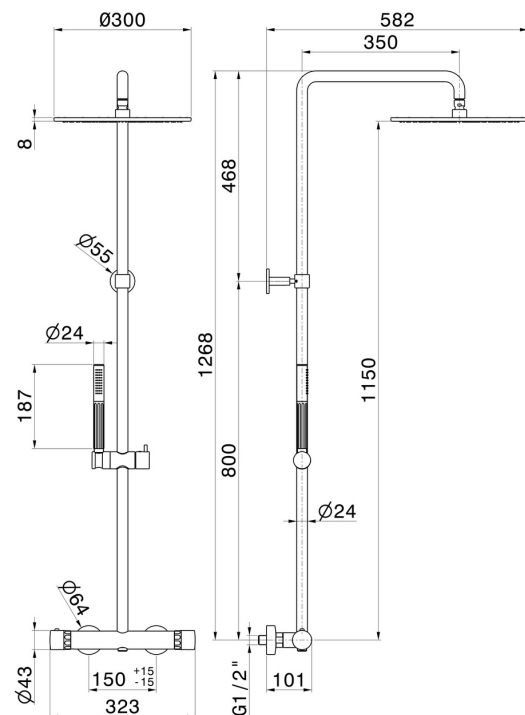

73050.59.066

Cold body shower column with exposed thermostatic mixer complete of diverter, head shower and single-jet hand shower set - finish PVD Brushed steel

FEATURES

Material	Brass/Marble
Technology	Save Water
Installation	Wall mounted
Control type	Single lever
Diverter type	Mechanic diverter
Outlets	2 Ways Out
Water mixing	Thermostatic

TECHNICAL DRAWING

73050.59.066

Cold body shower column with exposed thermostatic mixer complete of diverter, head shower and single-jet hand shower set - finish PVD Brushed steel

AVAILABLE FINISHES

59.066

PVD Brushed steel

01.014

finish Matt White

01.093

finish Matt Black

21.018

finish Chrome

59.064