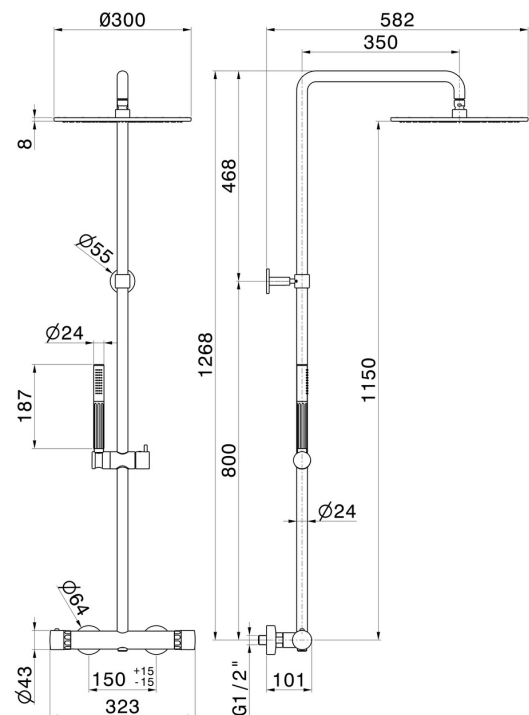

## 73050.59.098

Cold body shower column with exposed thermostatic mixer complete of diverter, head shower and single-jet hand shower set - finish PVD Brushed Pale Gold

PVD Brushed Pale Gold

### FEATURES

Material	<b>Brass/Marble</b>
Technology	<b>Save Water</b>
Installation	<b>Wall mounted</b>
Control type	<b>Single lever</b>
Diverter type	<b>Mechanic diverter</b>
Outlets	<b>2 Ways Out</b>
Water mixing	<b>Thermostatic</b>

### TECHNICAL DRAWING

**73050.59.098**

Cold body shower column with exposed thermostatic mixer complete of diverter, head shower and single-jet hand shower set - finish PVD Brushed Pale Gold

**AVAILABLE FINISHES**