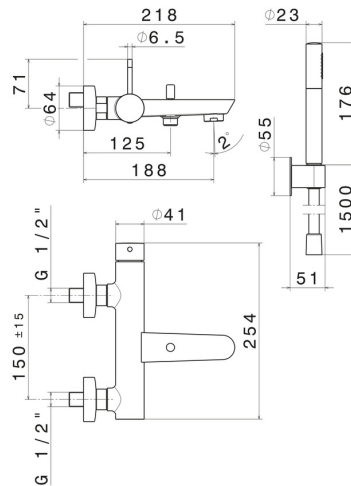

TECHNICAL DRAWING