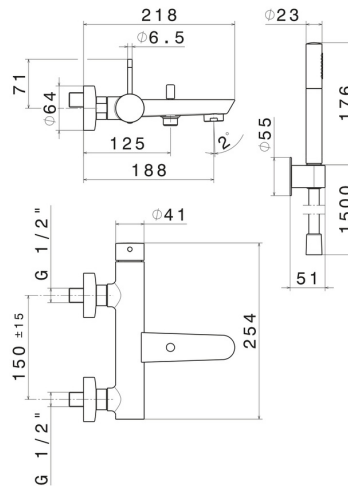

O'RAMA

68440C.05.093

Complete bath group - finish Chrome - Matt Black
 With fixed shower holder, PVC flexible, and brass hand shower

Chrome - Matt Black

FEATURES

- | | |
|---------------|---------------------------|
| Material | Brass |
| Technology | Save Water |
| Installation | Wall mounted |
| Control type | Single lever |
| Diverter type | Automatic diverter |
| Water mixing | Mechanical |

TECHNICAL DRAWING

O'RAMA

68440C.05.093

Complete bath group - finish Chrome - Matt Black

AVAILABLE FINISHES

05.093

Chrome - Matt Black

01.093