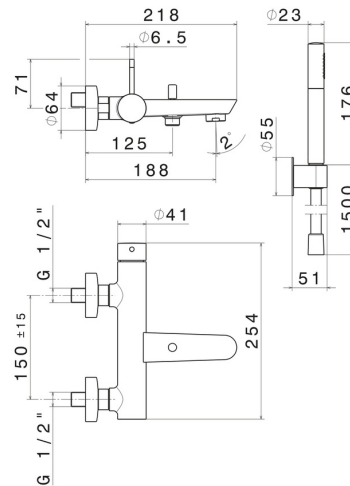

TECHNICAL DRAWING