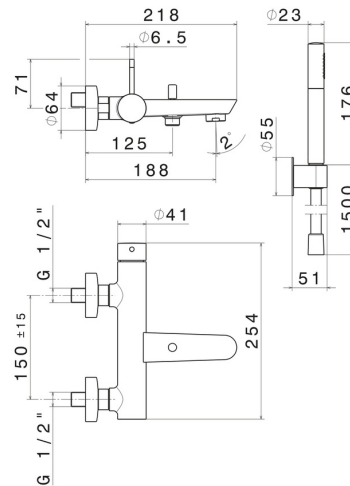

O'RAMA

68440C.M2.070

Complete bath group - finish Titanium Satin - Matt black
 With fixed shower holder, PVC flexible, and brass hand shower

FEATURES

- | | |
|---------------|---------------------------|
| Material | Brass |
| Technology | Save Water |
| Installation | Wall mounted |
| Control type | Single lever |
| Diverter type | Automatic diverter |
| Water mixing | Mechanical |

TECHNICAL DRAWING

O'RAMA

68440C.M2.070

Complete bath group - finish Titanium Satin - Matt black

AVAILABLE FINISHES

M2.070

Titanium Satin - Matt black

01.093