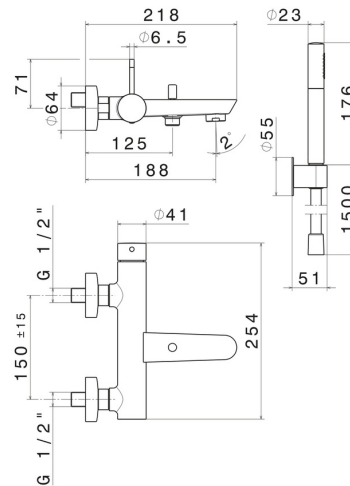

O'RAMA

68440C.M2.071

Complete bath group - finish Gold Satin - Matt black
 With fixed shower holder, PVC flexible, and brass hand shower

FEATURES

- | | |
|---------------|---------------------------|
| Material | Brass |
| Technology | Save Water |
| Installation | Wall mounted |
| Control type | Single lever |
| Diverter type | Automatic diverter |
| Water mixing | Mechanical |

TECHNICAL DRAWING

O'RAMA

68440C.M2.071

Complete bath group - finish Gold Satin - Matt black

AVAILABLE FINISHES

M2.071

Gold Satin - Matt black

01.093