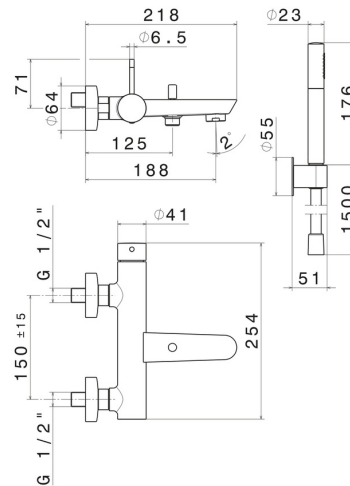

O'RAMA

68440C.M2.075

Complete bath group - finish Copper Glossy
 With fixed shower holder, PVC flexible, and brass hand shower

FEATURES

- | | |
|---------------|---------------------------|
| Material | Brass |
| Technology | Save Water |
| Installation | Wall mounted |
| Control type | Single lever |
| Diverter type | Automatic diverter |
| Water mixing | Mechanical |

TECHNICAL DRAWING

 **AR Preview**
 try it in your home

More Details
 on our [website](#)

O'RAMA

68440C.M2.075

Complete bath group - finish Copper Glossy

AVAILABLE FINISHES

M2.075