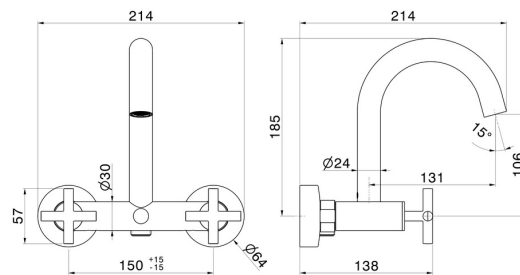

TECHNICAL DRAWING

AR Preview
try it in your home

More Details
on our [website](#)