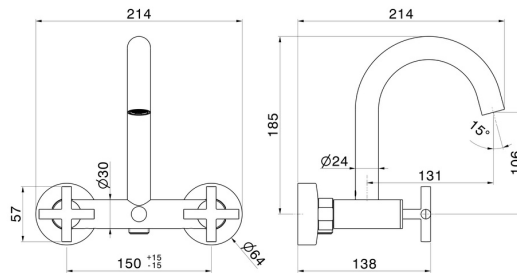

TECHNICAL DRAWING

AR Preview
try it in your home

More Details
on our [website](#)