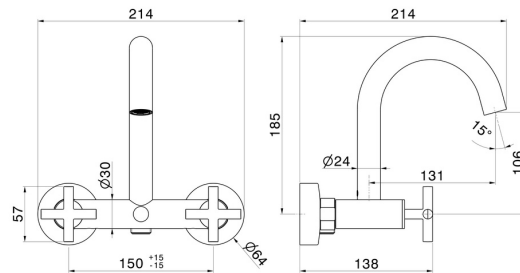

TECHNICAL DRAWING

AR Preview
try it in your home

More Details
on our [website](#)