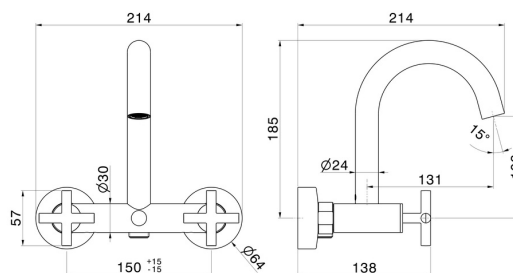

TECHNICAL DRAWING