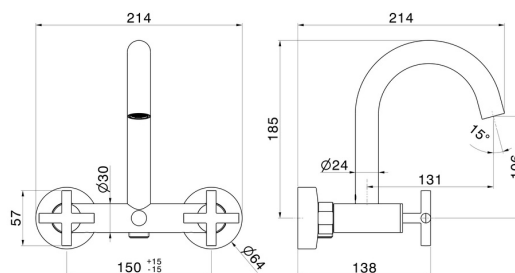

TECHNICAL DRAWING