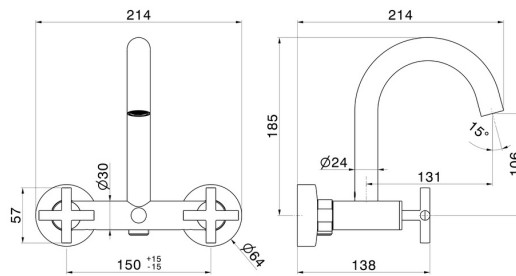

TECHNICAL DRAWING