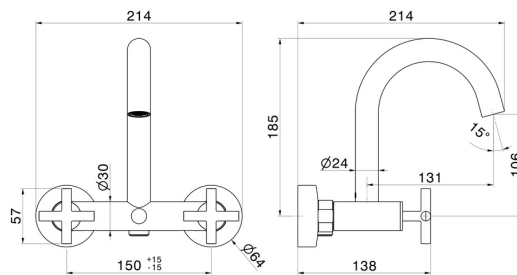

TECHNICAL DRAWING

AR Preview
try it in your home

More Details
on our [website](#)