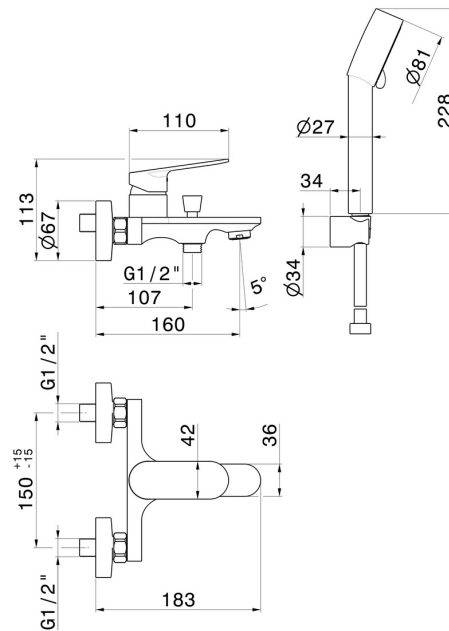

TECHNICAL DRAWING