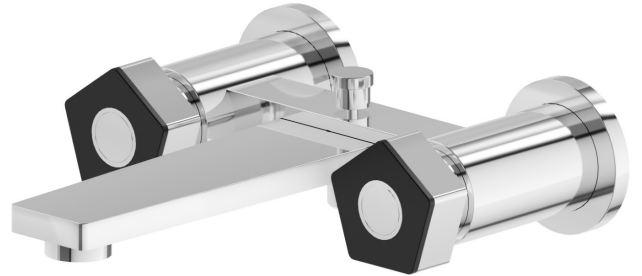

# PARK L.E.

**69740.05.093**

Complete bath group with automatic diverter bath/shower set -  
finish Chrome - Matt Black

Chrome - Matt Black

## FEATURES

Material	<b>Brass</b>
Installation	<b>Wall mounted</b>
Diverter type	<b>Automatic diverter</b>
Water mixing	<b>Mechanical</b>

## TECHNICAL DRAWING

**PARK L.E.**

**69740.05.093**

Complete bath group with automatic diverter bath/shower set - finish Chrome - Matt Black

**AVAILABLE FINISHES**

---

**05.093**

Chrome - Matt Black