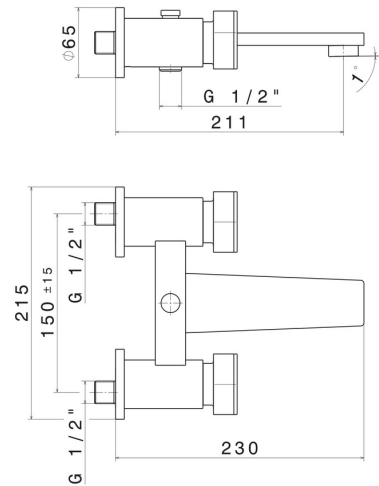

TECHNICAL DRAWING