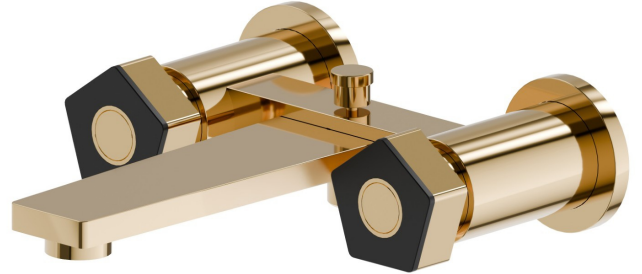

PARK L.E.

69740.62.093

Complete bath group with automatic diverter bath/shower set -
finish PVD Glossy Gold - Matt Black

PVD Glossy Gold - Matt Black

FEATURES

Material	Brass
Installation	Wall mounted
Diverter type	Automatic diverter
Water mixing	Mechanical

TECHNICAL DRAWING

PARK L.E.

69740.62.093

Complete bath group with automatic diverter bath/shower set - finish PVD Glossy Gold - Matt Black

AVAILABLE FINISHES

62.093

PVD Glossy Gold - Matt Black

05.093

finish Chrome - Matt Black