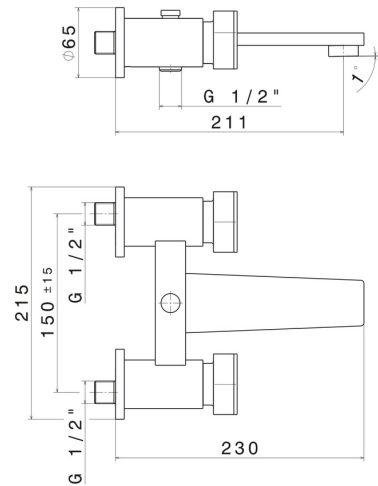

PARK L.E.

69740.62.093

Complete bath group with automatic diverter bath/shower set -
finish PVD Glossy Gold - Matt Black

PVD Glossy Gold - Matt Black

FEATURES

Material	Brass
Installation	Wall mounted
Diverter type	Automatic diverter
Water mixing	Mechanical

TECHNICAL DRAWING

PARK L.E.

69740.62.093

Complete bath group with automatic diverter bath/shower set - finish PVD Glossy Gold - Matt Black

AVAILABLE FINISHES

62.093

PVD Glossy Gold - Matt Black

05.093