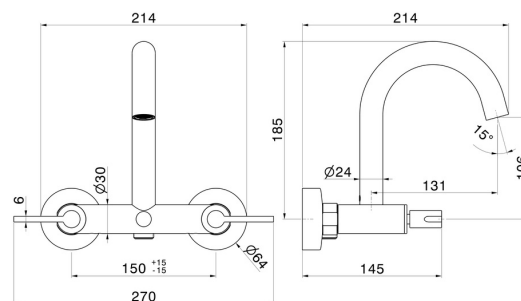

BLINK CHIC

71040.01.093

Complete bath group with automatic diverter bath/shower set -
finish Matt Black

FEATURES

Material
Installation
Diverter type
Water mixing

Brass
Wall mounted
Automatic diverter
Mechanical

TECHNICAL DRAWING

BLINK CHIC

71040.01.093

Complete bath group with automatic diverter bath/shower set - finish Matt Black

AVAILABLE FINISHES

01.093

Matt Black

21.018