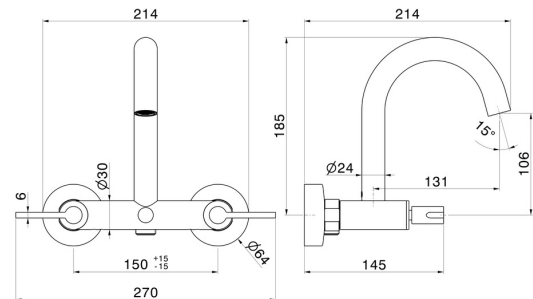

TECHNICAL DRAWING