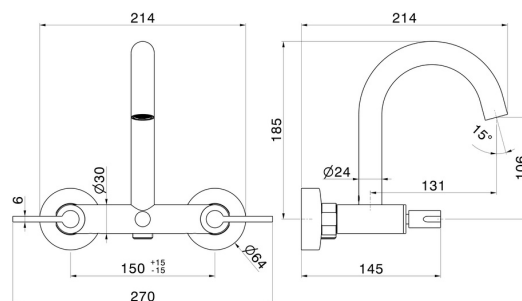

BLINK CHIC

71040.47.083

Complete bath group with automatic diverter bath/shower set -
finish Groove Bronze

Groove Bronze

FEATURES

Material
Installation
Diverter type
Water mixing

Brass
Wall mounted
Automatic diverter
Mechanical

TECHNICAL DRAWING

BLINK CHIC

71040.47.083

Complete bath group with automatic diverter bath/shower set - finish Groove Bronze

AVAILABLE FINISHES

47.083

Groove Bronze

01.093