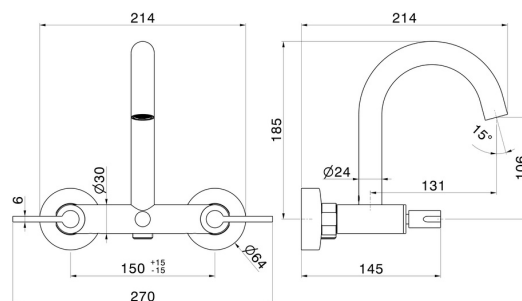

TECHNICAL DRAWING