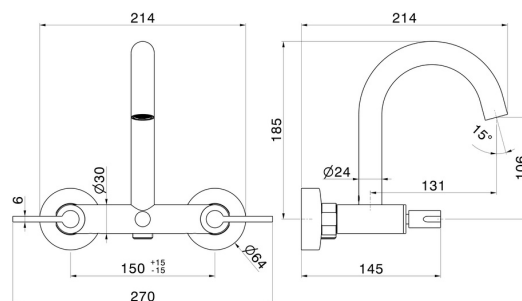

# BLINK CHIC

**71040.58.063**

Complete bath group with automatic diverter bath/shower set -  
finish PVD Gun Metal

PVD Gun Metal

## TECHNICAL DRAWING

**BLINK CHIC**

**71040.58.063**

Complete bath group with automatic diverter bath/shower set - finish PVD Gun Metal

**AVAILABLE FINISHES**

---

**58.063**

PVD Gun Metal