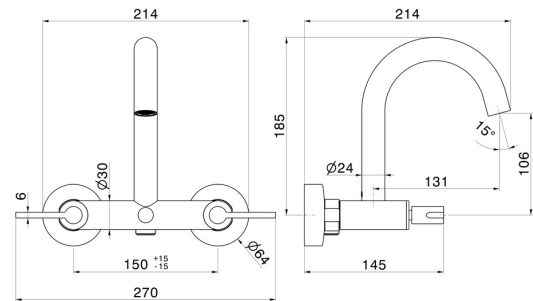

BLINK CHIC

71040.59.098

Complete bath group with automatic diverter bath/shower set -
finish PVD Brushed Pale Gold

PVD Brushed Pale Gold

FEATURES

Material
Installation
Diverter type
Water mixing

Brass
Wall mounted
Automatic diverter
Mechanical

TECHNICAL DRAWING

BLINK CHIC

71040.59.098

Complete bath group with automatic diverter bath/shower set - finish PVD Brushed Pale Gold

AVAILABLE FINISHES

 **59.098**
PVD Brushed Pale Gold

 **01.093**
finish Matt Black