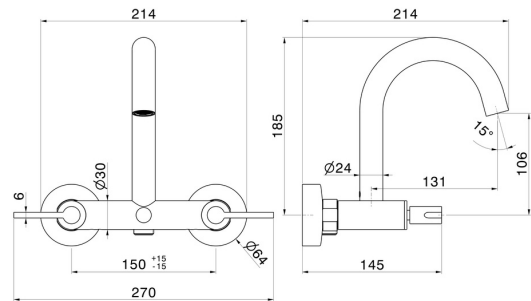

BLINK CHIC

71040.61.020

Complete bath group with automatic diverter bath/shower set -
finish PVD Glossy Gold

PVD Glossy Gold

FEATURES

Material
Installation
Diverter type
Water mixing

Brass
Wall mounted
Automatic diverter
Mechanical

TECHNICAL DRAWING

BLINK CHIC

71040.61.020

Complete bath group with automatic diverter bath/shower set - finish PVD Glossy Gold

AVAILABLE FINISHES

61.020

PVD Glossy Gold

01.093