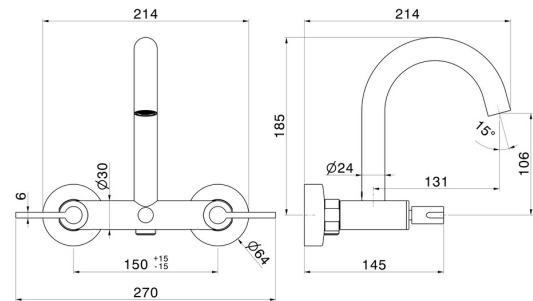

TECHNICAL DRAWING

AR Preview
try it in your home

More Details
on our [website](#)