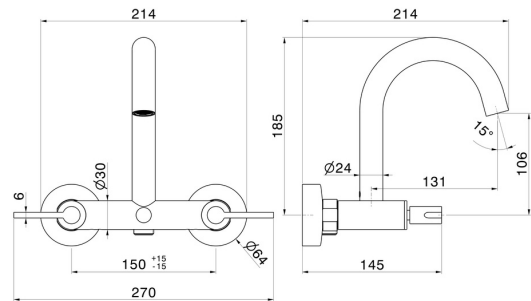

BLINK CHIC

71140.58.061

Complete bath group with automatic diverter bath/shower set -
finish PVD Copper Bronze

Luxury

PVD Copper Bronze

FEATURES

Material
Installation
Diverter type
Water mixing

Brass
Wall mounted
Automatic diverter
Mechanical

TECHNICAL DRAWING

BLINK CHIC

71140.58.061

Complete bath group with automatic diverter bath/shower set - finish PVD Copper Bronze

AVAILABLE FINISHES

58.061

PVD Copper Bronze

01.093