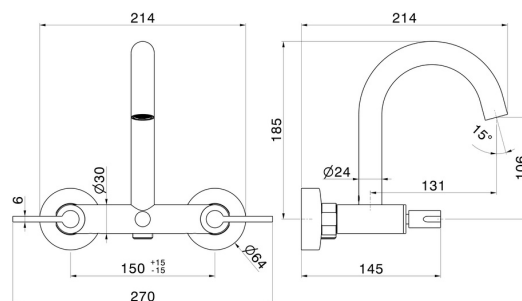

BLINK CHIC

71140.58.063

Complete bath group with automatic diverter bath/shower set -
finish PVD Gun Metal

Luxury

PVD Gun Metal

FEATURES

Material
Installation
Diverter type
Water mixing

Brass
Wall mounted
Automatic diverter
Mechanical

TECHNICAL DRAWING

BLINK CHIC

71140.58.063

Complete bath group with automatic diverter bath/shower set - finish PVD Gun Metal

AVAILABLE FINISHES

58.063

PVD Gun Metal

01.093